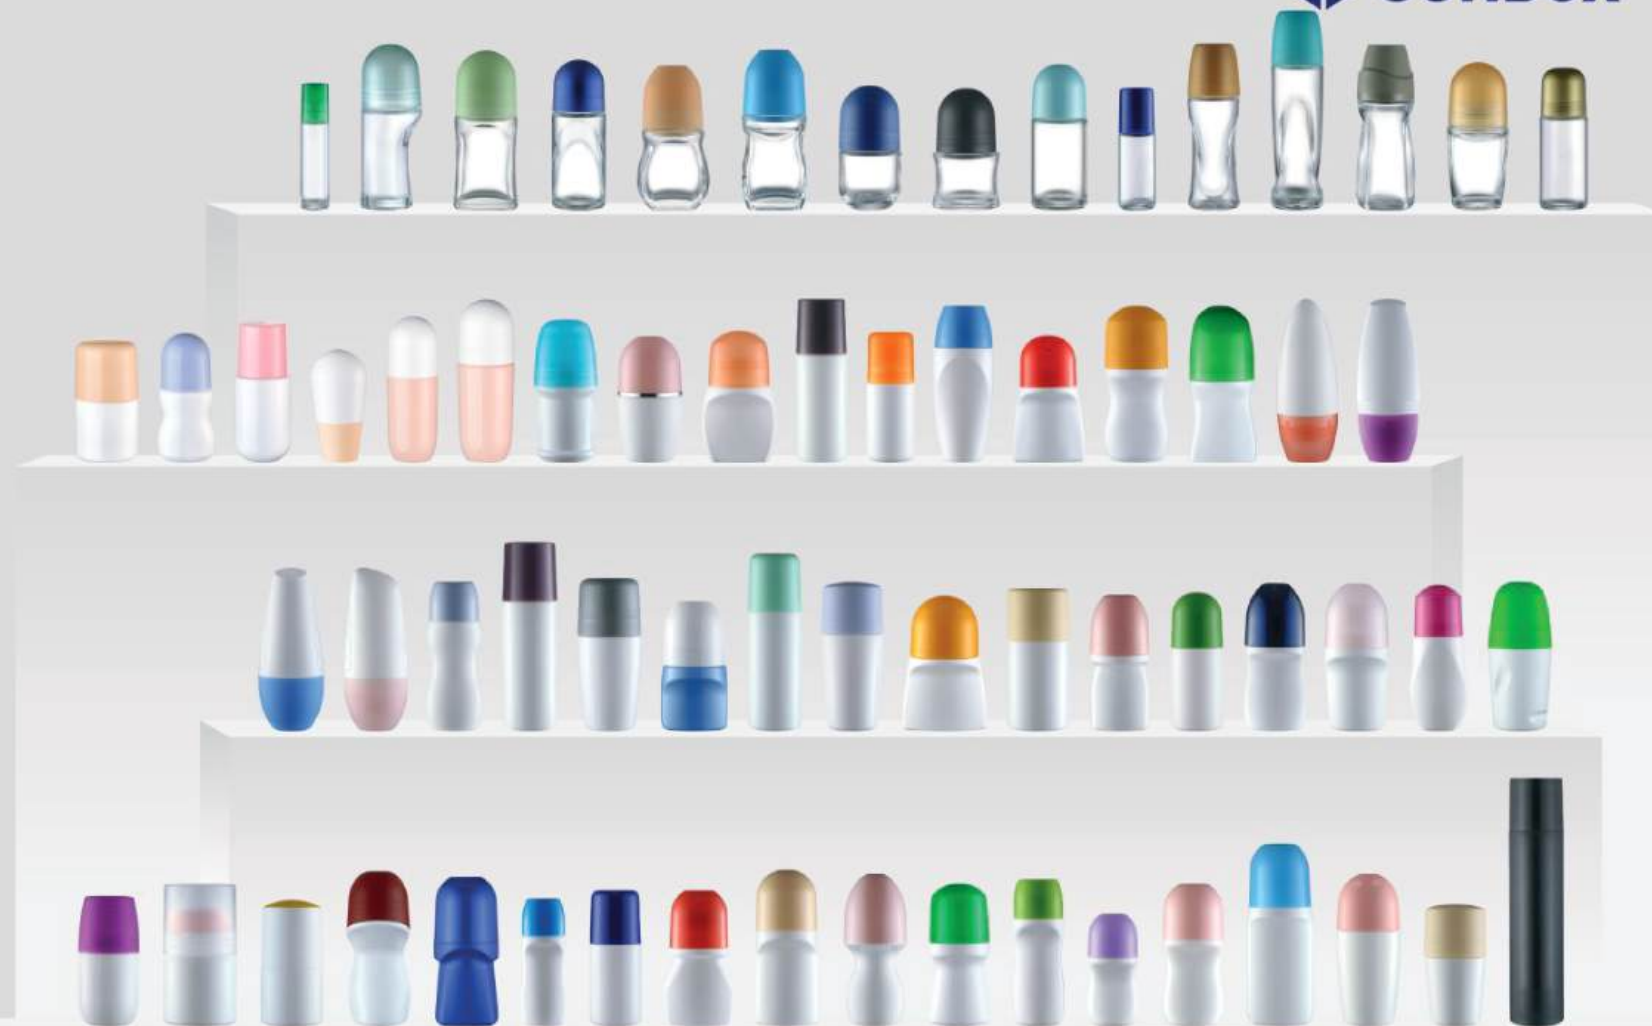

 SUNBOX

The world's first
automatic production
line of hollow ball

NO.1

 SUNBOX

NO.1

The world's first
automatic
production line
of PET roll on
packaging

P6005

Volume:80ml
Ball Diameter:28.8mm
Height:113.3mm